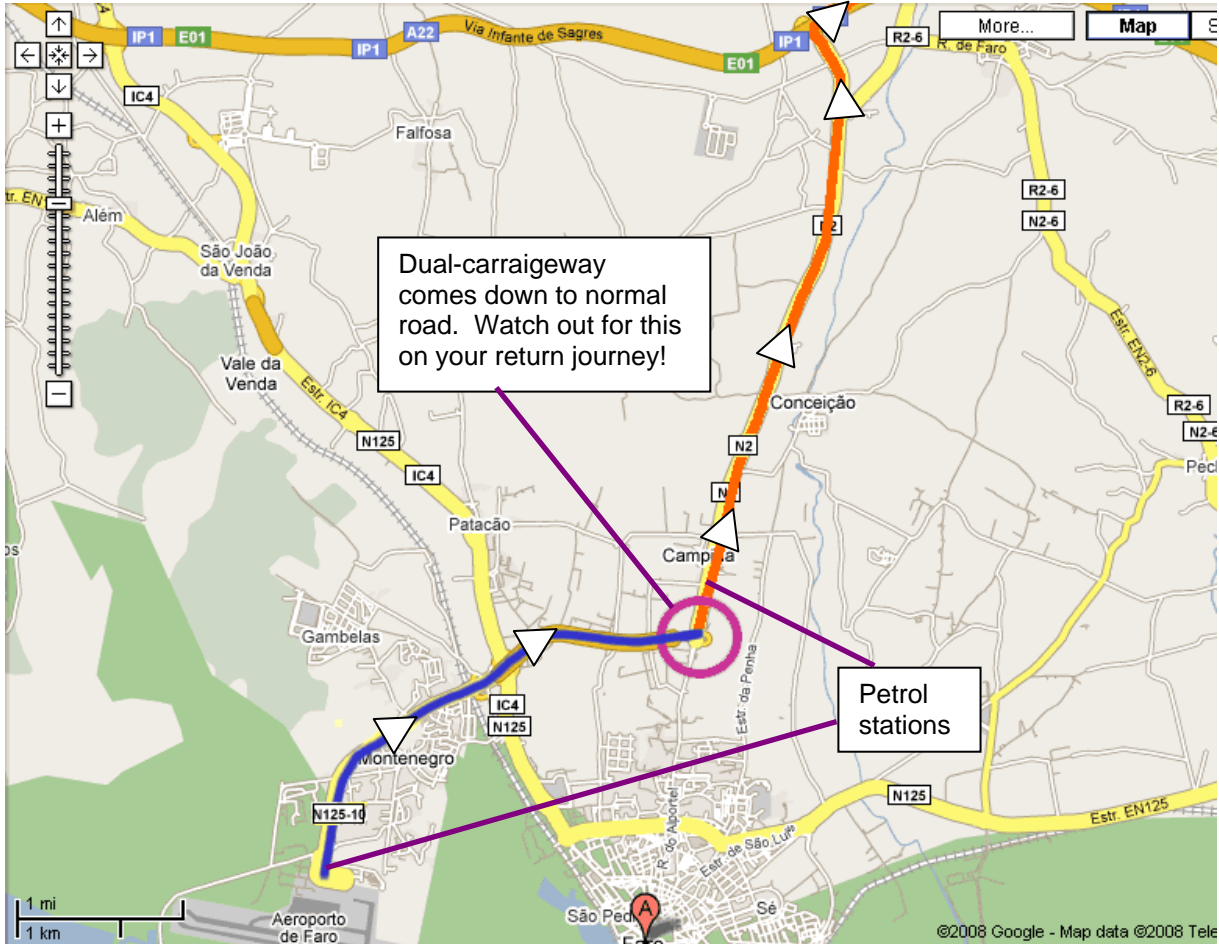

Directions from Faro Airport to Horta Poço do Bispo, Tavira

From the airport:

- Follow the signs to the A22 or IP1 for Spain, Faro or N125.
- **Cross over** the N125
- Shortly afterwards, the dual-carrageway ends and you go down to a normal road.
- **Turn right** (Direction: Sao Bras De Alportel)
- At the moroway 9c. 5Km) go towards Spain (Espanha). Watch out for the slip road going up to the motorway, the signpost isn't very good.

Leaving the motorway:

- Follow signs for Tavira, go straight across the roundabout.
- At next roundabout (after c.3km), go straight across.